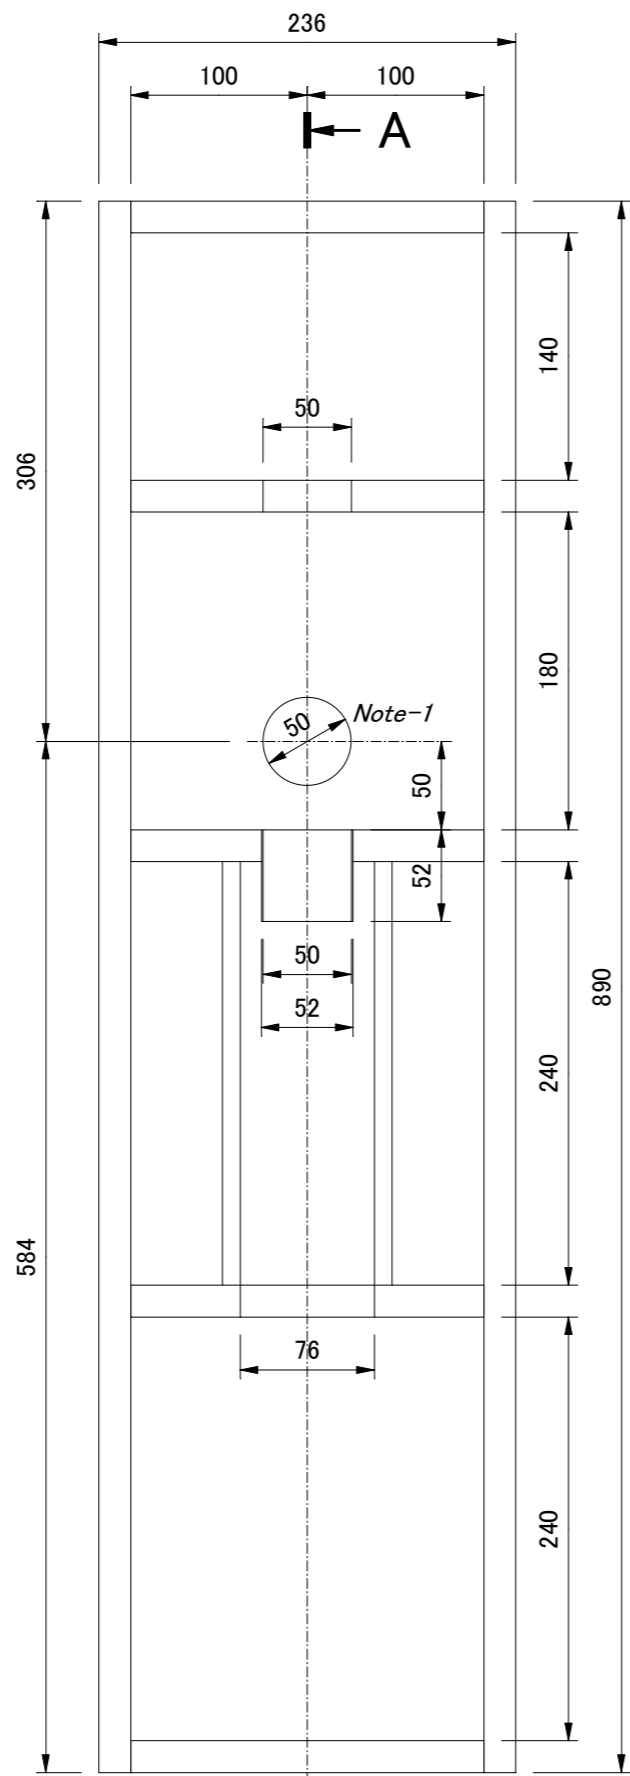

Front View

Section "BB"

Section "AA"

Section "CC"

Section "DD"

Section "EE"

*Note-1*  
This is a hole for connection terminal.  
Modify this if different terminal is used.